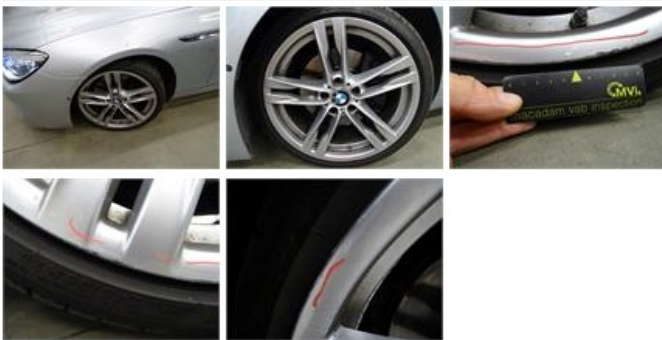

Alloy rim F L, Scratch(es), LI - Repair and paint (complete) 95,00