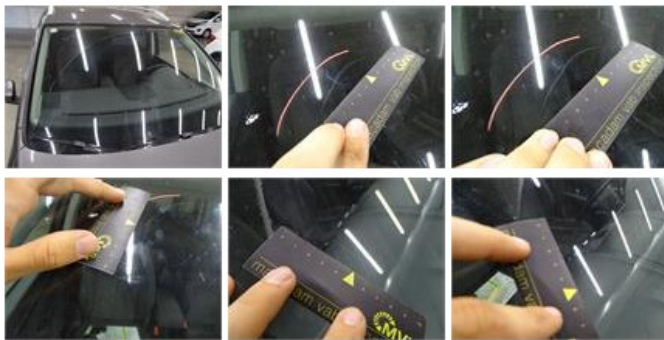

95,00

Door F R, Dent(s) and scratch(es), LI - Repair and paint (complete)

366,35

Bumper F, Scratch(es), LI - Repair and paint (complete)

211,80

Windscreen, Scratch(es), E - Replace

0,00

Tailgate, Scratch(es), Acceptable

0,00

No pictures to display

Alloy rim R R polished, Scratch(es), LI - Repair and paint (complete)

95,00

Bumper R, Dent(s) and scratch(es), LI - Repair and paint (complete)

211,80

Roof, Chemical pollution, LI - Repair and paint (complete) 481,50