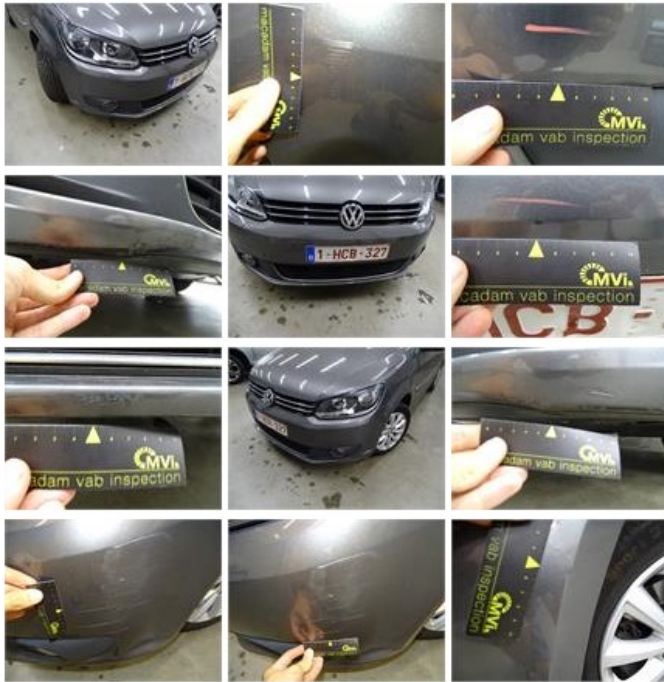

Degree of wear

205/55/16/91 V LightMetal				
Summer tyres:	Fr.L.	Uniroyal: 7 mm	Fr.R.	Uniroyal: 7 mm
	Re.L.	Continental: 7 mm	Re.R.	Continental: 7 mm

Assistance equipment

Repair kit	Yes	Compressor	Yes
Number of charging cables (normal)	0		
Number of charging cables (rapid charge)	0		

95,00

Door F R, Dent(s) and scratch(es), LI - Repair and paint (complete)

366,35

Bumper F, Scratch(es), LI - Repair and paint (complete)

211,80

Windscreen, Scratch(es), E - Replace

0,00

Tailgate, Scratch(es), Acceptable

0,00

No pictures to display

Alloy rim R R polished, Scratch(es), LI - Repair and paint (complete)

95,00

Bumper R, Dent(s) and scratch(es), LI - Repair and paint (complete)

211,80

Roof, Chemical pollution, LI - Repair and paint (complete) 481,50