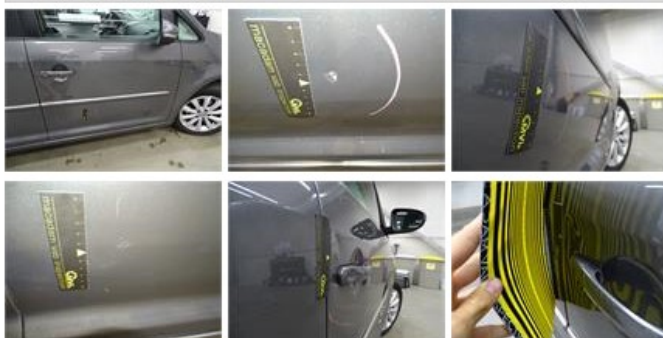

Degree of wear

205/55/16/91 V LightMetal				
Summer tyres:	Fr.L.	Uniroyal: 7 mm	Fr.R.	Uniroyal: 7 mm
	Re.L.	Continental: 7 mm	Re.R.	Continental: 7 mm

Assistance equipment

Repair kit	Yes	Compressor	Yes
Number of charging cables (normal)	0		
Number of charging cables (rapid charge)	0		

Total cost ex VAT	2816,53
Rear window, Scratch(es), Acceptable	0,00

Door R R, Bad repair, Acceptable

0,00

Wing R L, Dent(s) and scratch(es), LI - Repair and paint (complete)

308,20

Alloy rim R L polished, Scratch(es), LI - Repair and paint (complete)

95,00

Door F R, Dent(s) and scratch(es), LI - Repair and paint (complete)

366,35

Bumper F, Scratch(es), LI - Repair and paint (complete)

211,80

Windscreen, Scratch(es), E - Replace

0,00

Tailgate, Scratch(es), Acceptable

0,00

No pictures to display

Alloy rim R R polished, Scratch(es), LI - Repair and paint (complete)

95,00

Bumper R, Dent(s) and scratch(es), LI - Repair and paint (complete)

211,80

Roof, Chemical pollution, LI - Repair and paint (complete) 481,50