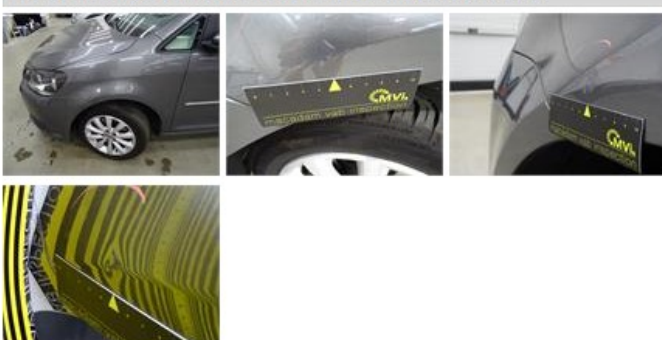

Degree of wear

205/55/16/91 V LightMetal				
Summer tyres:	Fr.L.	Uniroyal: 7 mm	Fr.R.	Uniroyal: 7 mm
	Re.L.	Continental: 7 mm	Re.R.	Continental: 7 mm

Assistance equipment

Repair kit	Yes	Compressor	Yes
Number of charging cables (normal)	0		
Number of charging cables (rapid charge)	0		

0,00

No pictures to display

Alloy rim R R polished, Scratch(es), LI - Repair and paint (complete)

95,00

Bumper R, Dent(s) and scratch(es), LI - Repair and paint (complete)

211,80

Roof, Chemical pollution, LI - Repair and paint (complete) 481,50

Wing R R, Bad repair, Acceptable 0,00

Alloy rim F L polished, Scratch(es), LI - Repair and paint (complete) 95,00

Wing F L, Dent(s) and scratch(es), LI - Repair and paint (complete) 220,18

Alloy rim F R polished, Scratch(es), LI - Repair and paint (complete) 95,00