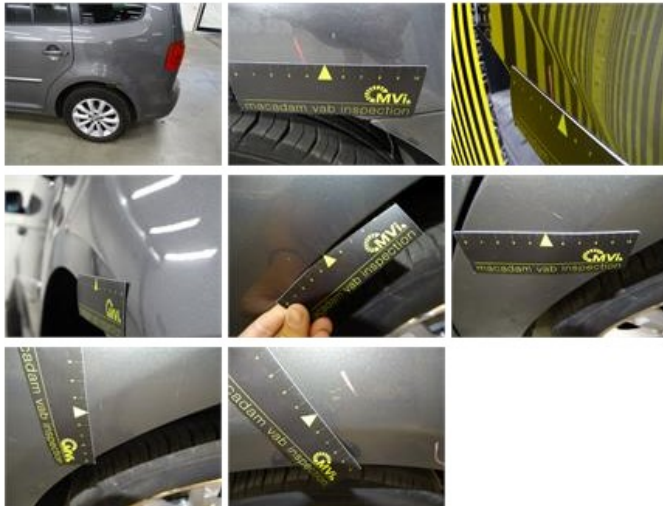

Degree of wear

205/55/16/91 V LightMetal				
Summer tyres:	Fr.L.	Uniroyal: 7 mm	Fr.R.	Uniroyal: 7 mm
	Re.L.	Continental: 7 mm	Re.R.	Continental: 7 mm

Assistance equipment

Repair kit	Yes	Compressor	Yes
Number of charging cables (normal)	0		
Number of charging cables (rapid charge)	0		

Total cost ex VAT	2816,53
Rear window, Scratch(es), Acceptable	0,00

Door R R, Bad repair, Acceptable

0,00

Wing R L, Dent(s) and scratch(es), LI - Repair and paint (complete)

308,20

Alloy rim R L polished, Scratch(es), LI - Repair and paint (complete)

95,00

Door F R, Dent(s) and scratch(es), LI - Repair and paint (complete)

366,35

Bumper F, Scratch(es), LI - Repair and paint (complete)

211,80

Windscreen, Scratch(es), E - Replace

0,00

Tailgate, Scratch(es), Acceptable