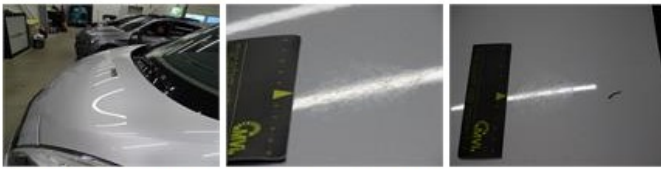

Wing R L, Scratch(es), LI - Repair and paint (complete) 308,20