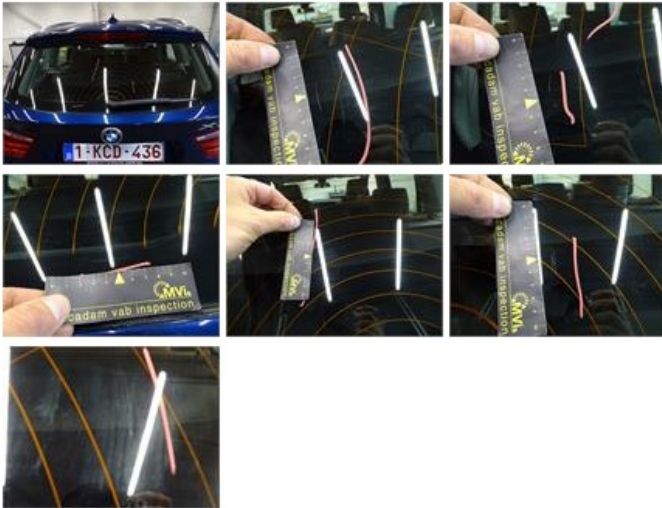

Bumper F, Scratch(es), Acceptable 0,00

No pictures to display

Door R R, Scratch(es), Acceptable 0,00

No pictures to display

Backrest cover F L, Worn, Acceptable 0,00