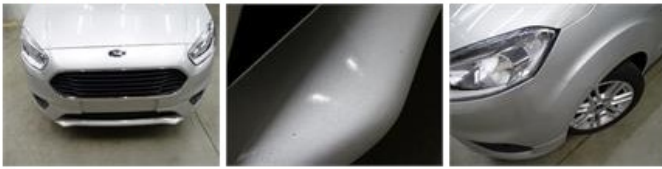

Bumper R, Bad repair, LI - Repair and paint (complete)

158,85