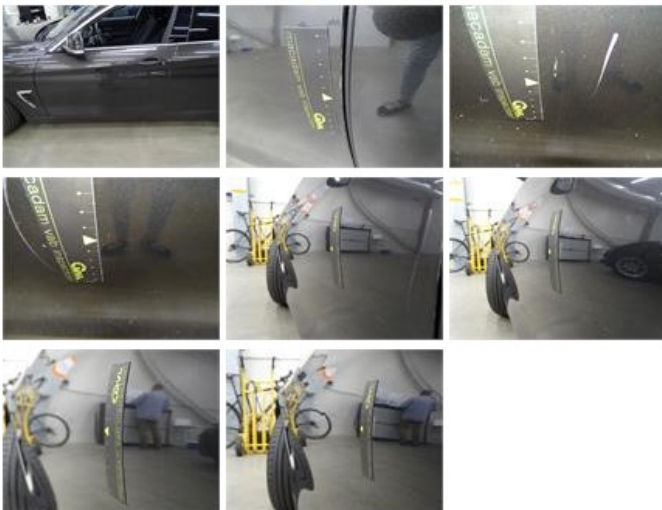

Degree of wear				
	225/50/18/98 W LightMetal			
Summer tyres:	Fr.L.	Continental: 5 mm	Fr.R.	Continental: 5 mm
	Re.L.	Continental: 5 mm	Re.R.	Continental: 5 mm

Assistance equipment			
Number of charging cables (normal)	0	Runflat	Yes
Number of charging cables (rapid charge)	0		

No pictures to display

Door R R, Scratch(es), Acceptable 0,00

No pictures to display

Door F L, Dent(s) and scratch(es), LI - Repair and paint (complete) 382,02

Wing R R, Dent(s) and scratch(es), LI - Repair and paint (complete) 369,84