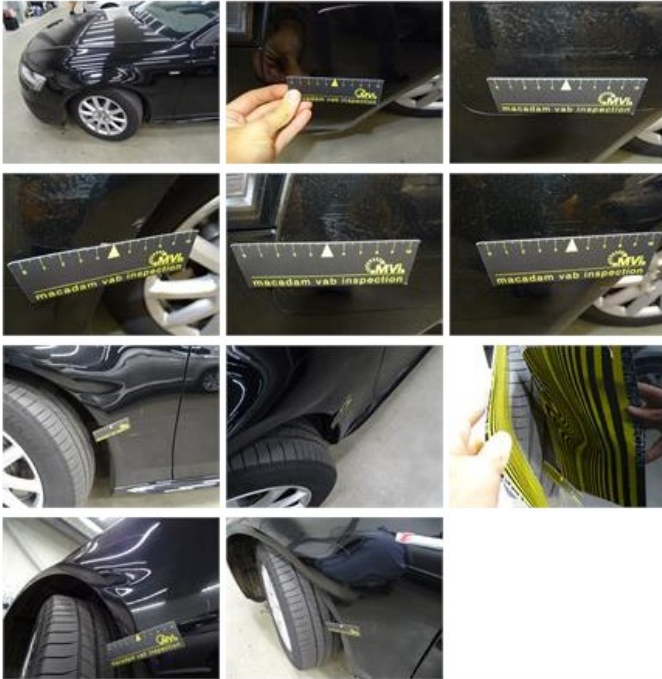

Degree of wear

205/60/16/92 V LightMetal				
Summer tyres:	Fr.L.	Michelin: 3 mm	Fr.R.	Michelin: 3 mm
	Re.L.	Michelin: 5 mm	Re.R.	Michelin: 5 mm

Assistance equipment

Emergency spare wheel	Yes
Number of charging cables (normal)	0
Number of charging cables (rapid charge)	0

Total cost ex VAT	1034,13
Wing F R, Scratch(es), Acceptable	0,00

Door F L, Scratch(es), Acceptable 0,00

No pictures to display

Bonnet, Stone chip(s), Acceptable 0,00

Door R R, Dent(s) and scratch(es), LI - Repair and paint (complete) 318,35

Door F R, Dent(s) and scratch(es), LI - Repair and paint (complete) 0,00

Windscreen, Stone chip(s), E - Replace 0,00

Door R L, Scratch(es), Acceptable 0,00

No pictures to display

Bumper F, Scratch(es), LI - Repair and paint (complete) 211,80

Spoiler R, Dent(s) and scratch(es), Acceptable 0,00

No pictures to display

Wing F L, Dent(s) and scratch(es), LI - Repair and paint (complete) 292,18

Wing R R, Scratch(es), Acceptable 0,00

No pictures to display