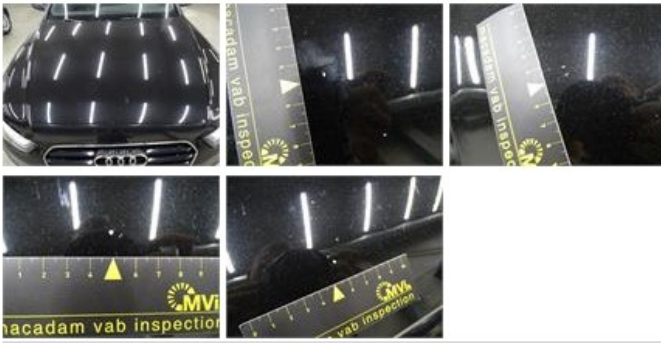

Door F L, Scratch(es), Acceptable 0,00

No pictures to display

Bonnet, Stone chip(s), Acceptable 0,00