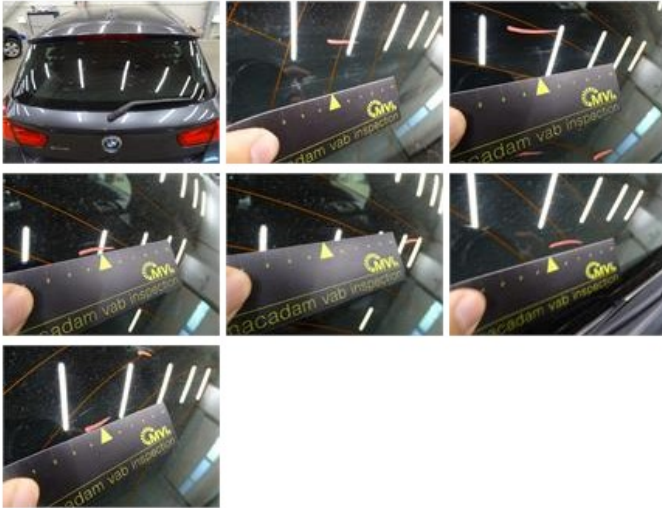

Alloy rim R L, Scratch(es), Acceptable 0,00

No pictures to display

Wing F L, Dent(s) and scratch(es), LI - Repair and paint (complete) 220,18