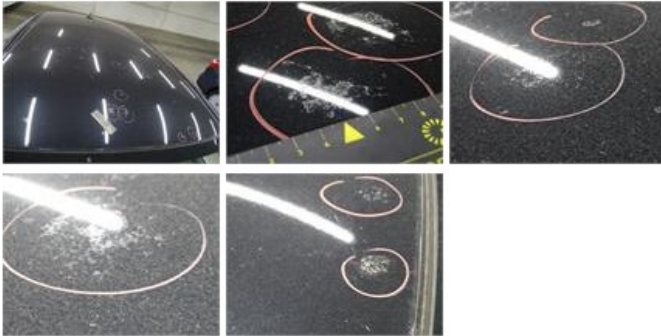

Bonnet, Chemical polution, LI - Repair and paint (complete)

290,08