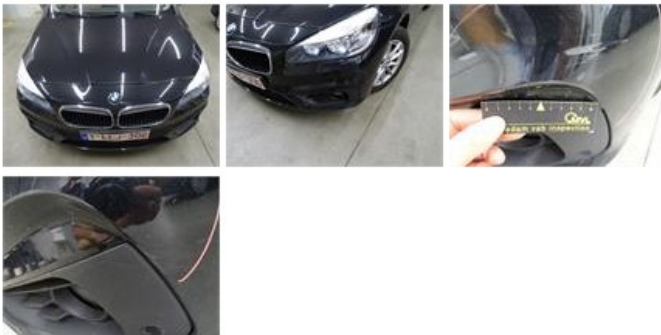

Bumper R, Scratch(es), LI - Repair and paint (complete)

0,00