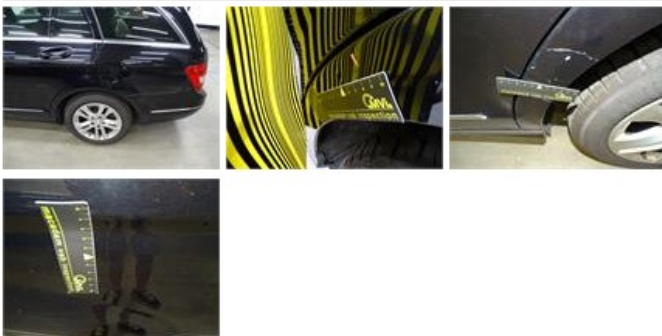

Door R R, Dent(s) and scratch(es), LI - Repair and paint (complete)

318,35