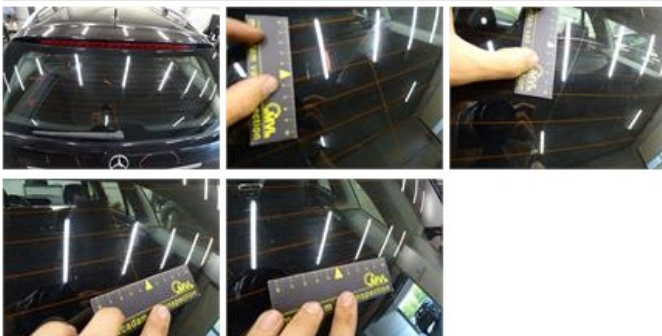

Alloy rim R R, Scratch(es), LI - Repair and paint (complete) 95,00