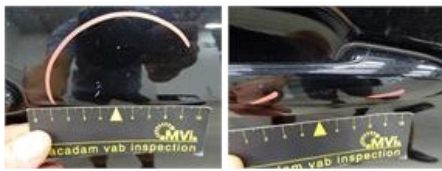

Bumper F, Dent(s) and scratch(es), LI - Repair and paint (complete)

211,80