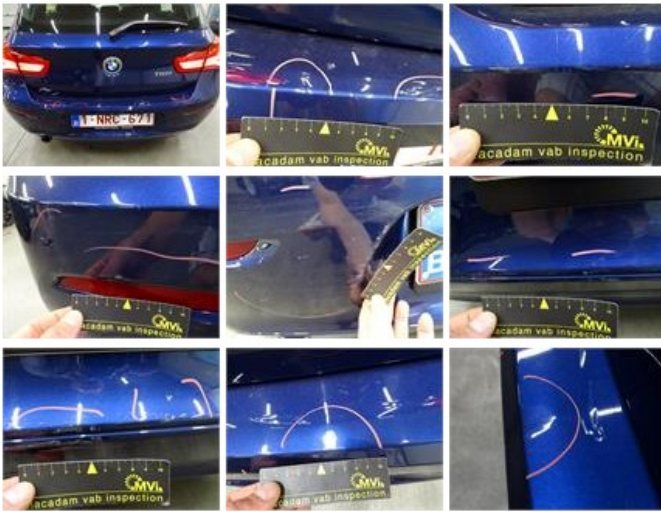

Degree of wear

205/55/16/91 W LightMetal				
Summer tyres:	Fr.L.	Michelin: 8 mm	Fr.R.	Michelin: 8 mm
	Re.L.	Michelin: 8 mm	Re.R.	Michelin: 8 mm

Assistance equipment

Total cost ex VAT	573,60
Bumper F, Dent(s) and scratch(es), LI - Repair and paint (complete)	211,80

Alloy rim R L, Scratch(es), Acceptable 0,00

No pictures to display

Bumper R, Dent(s) and scratch(es), LI - Repair and paint (complete) 211,80

Wing R R, Dent(s), Acceptable 0,00

No pictures to display

Ignition key, Missing, E - Replace 150,00