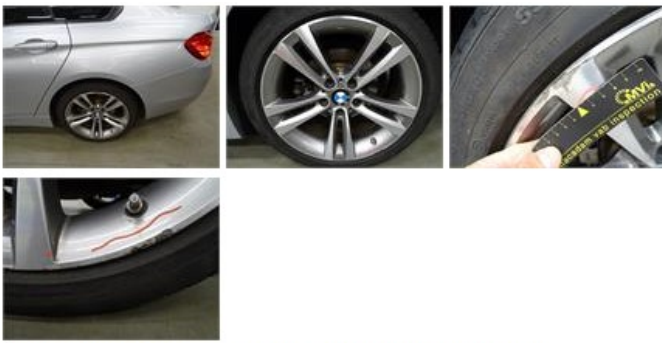

Degree of wear

225/45/18/95 V LightMetal				
Winter tyres:	Fr.L.	Continental: 6 mm	Fr.R.	Continental: 6 mm
	Re.L.	Continental: 4 mm	Re.R.	Continental: 4 mm

Assistance equipment

Total cost ex VAT	729,82
Alloy rim R L polished, Scratch(es), LI - Repair and paint (complete)	95,00