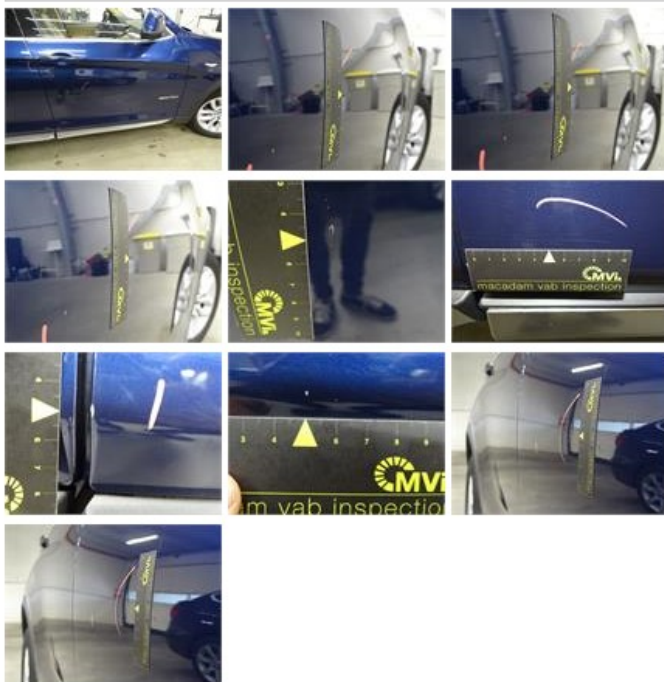

Degree of wear

225/60/17/99 V LightMetal				
Summer tyres:	Fr.L.	Dunlop: 4 mm	Fr.R.	Dunlop: 4 mm
	Re.L.	Dunlop: 4 mm	Re.R.	Dunlop: 4 mm

Assistance equipment

Number of charging cables (normal)	0	Runflat	Yes
Number of charging cables (rapid charge)	0		

150,00

No pictures to display

Spoiler R, Scratch(es), Acceptable

0,00

No pictures to display

Door F R, Dent(s) and scratch(es), LI - Repair and paint (complete)

382,02

Alloy rim R R, Scratch(es), LI - Repair and paint (complete)

95,00

Door R R, Scratch(es), LI - Repair and paint (complete)

382,02

Tailgate, Dent(s) and scratch(es), LI - Repair and paint (complete)

362,02

Alloy rim F R, Scratch(es), Acceptable

0,00

No pictures to display