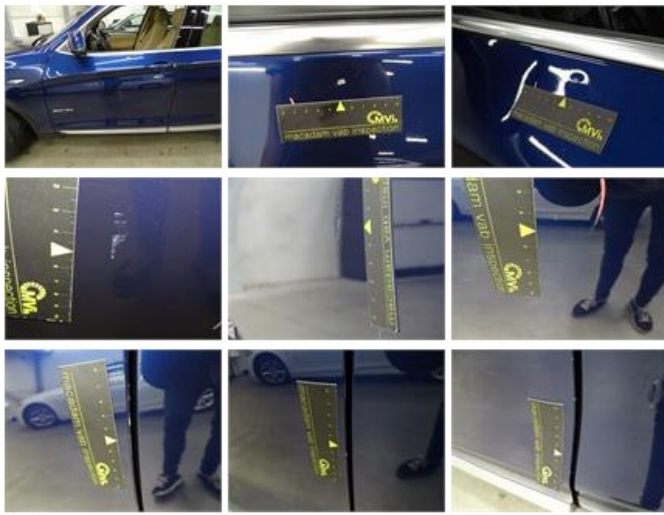

Trunk lid covering R, Broken, Acceptable

0,00