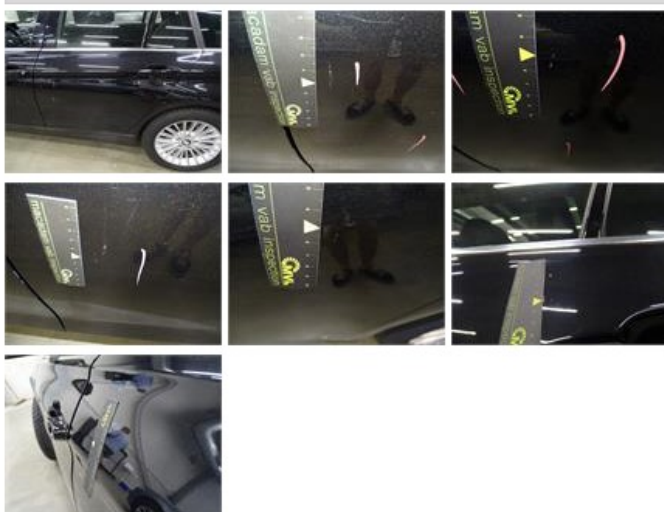

Bumper F, Scratch(es), LI - Repair and paint (complete)

211,80