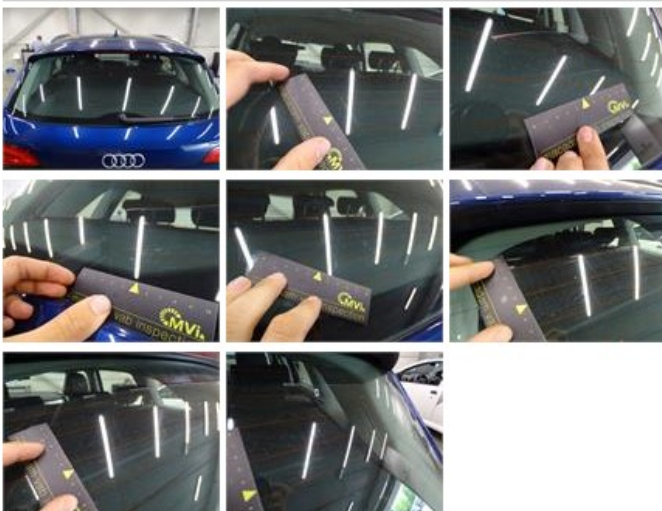

Door F R, Scratch(es), LI - Repair and paint (complete) 0,00