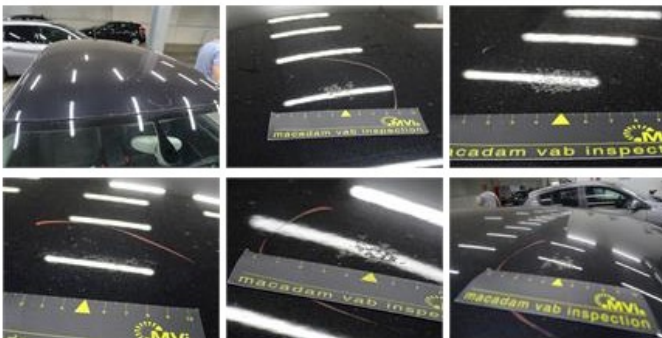

Roof, Chemical polution, LI - Repair and paint (complete)	481,50