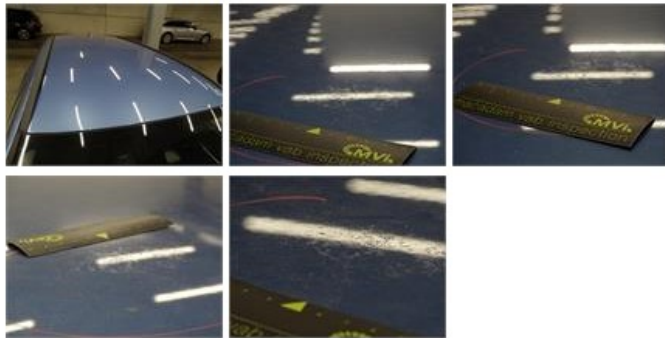

Double pedal, Not functioning (well), Repair/replace (lump sum) 20,00

Roof, Chemical polution, LI - Repair and paint (complete) 481,50

Door panel F R, Scratch(es), Acceptable 0,00

No pictures to display

Alloy rim R R, Scratch(es), Acceptable 0,00