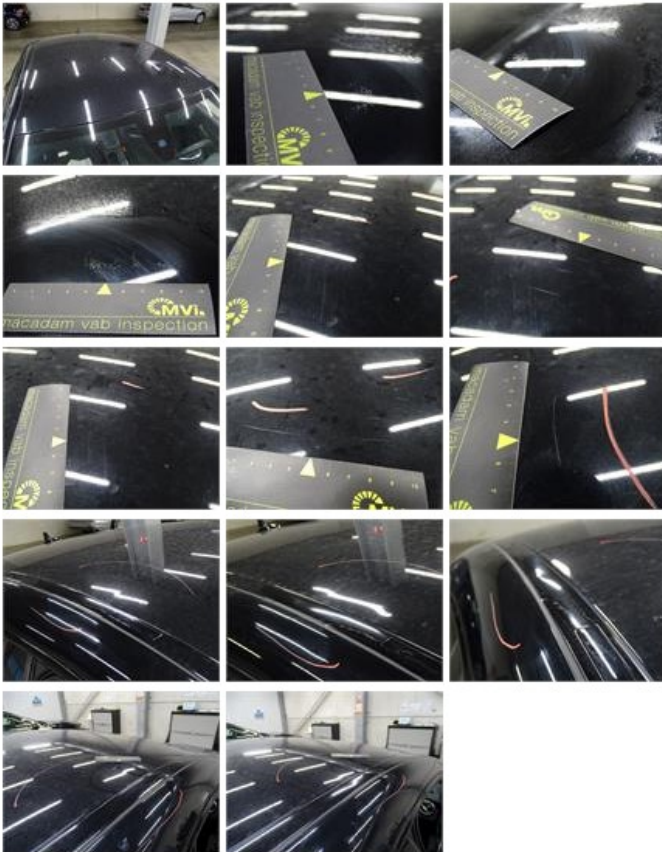

Floor covering F R, Stain, Acceptable

0,00

No pictures to display

Alloy rim F L polished, Scratch(es), Acceptable

0,00

No pictures to display

Wing R L, Dent(s) and scratch(es), Acceptable

0,00

No pictures to display

Bumper R, Dent(s) and scratch(es), LI - Repair and paint (complete)

211,80

Roof, Chemical polution, LI - Repair and paint (complete)

529,50

Tailgate, Scratch(es), 67 - Polish

0,00

No pictures to display

Bonnet, Scratch(es), Acceptable

0,00

No pictures to display

Alloy rim R L polished, Scratch(es), Acceptable

0,00

No pictures to display

Alloy rim R R polished, Scratch(es), LI - Repair and paint (complete)

95,00