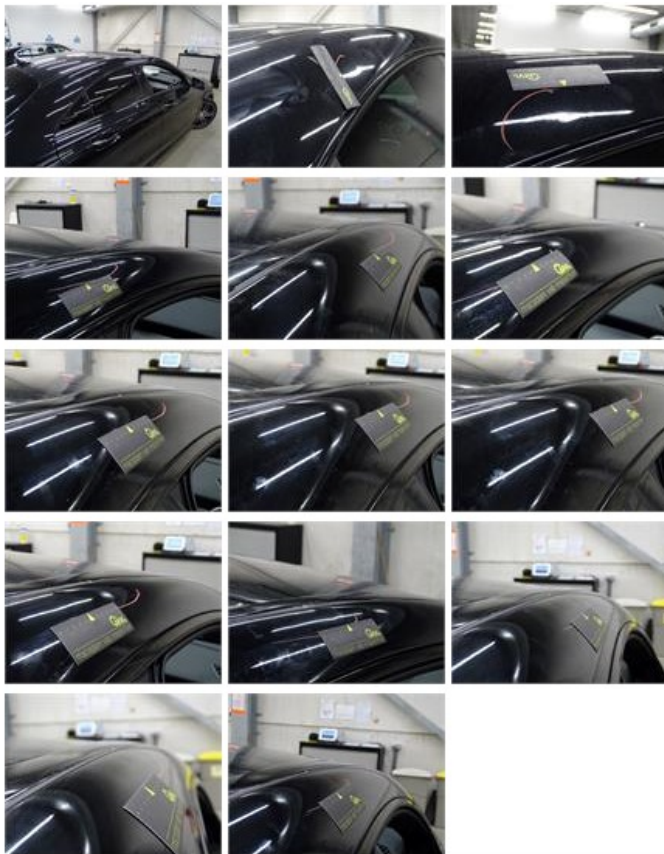

Rocker panel inner R L, Dent(s), LI - Repair and paint (complete)

115,56