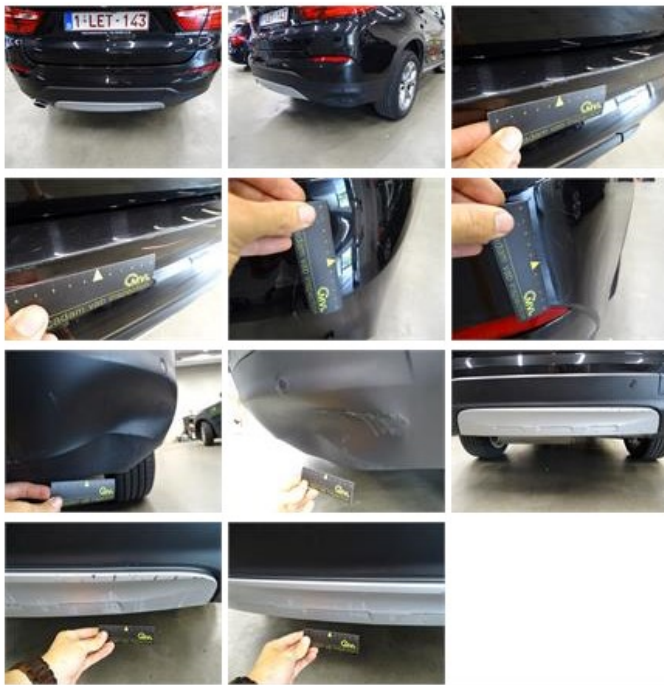

Windscreen, Repaired, Acceptable 0,00

No pictures to display

Door moulding Lower R L, Scratch(es), E - Replace 132,00