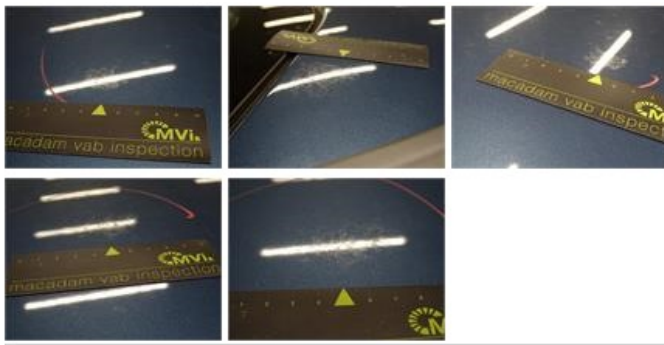

Wing R R, Dent(s) and scratch(es), LI - Repair and paint (complete)

308,20