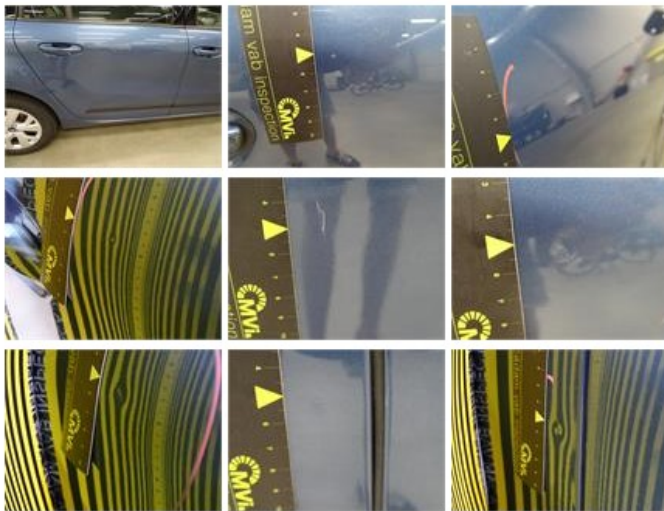

481,50

Wing R R, Dent(s) and scratch(es), LI - Repair and paint (complete)

308,20

Rocker panel inner R R, Dent(s), LI - Repair and paint (complete)

115,56

Door R R, Dent(s) and scratch(es), LI - Repair and paint (complete)

318,35

Bumper F, Scratch(es), LI - Repair and paint (complete)

211,80

Door R L, Dent(s) and scratch(es), Acceptable

0,00

No pictures to display

Door F L, Scratch(es), Acceptable

0,00