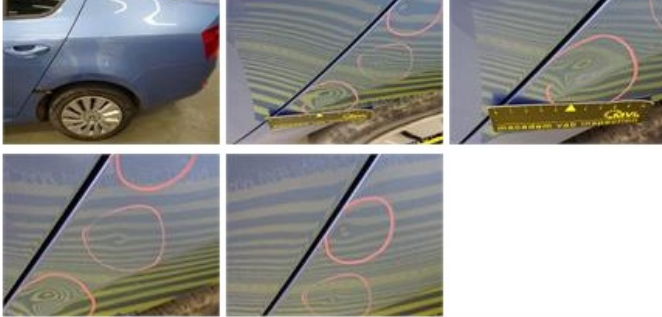

Bumper F, Dent(s) and scratch(es), LI - Repair and paint (complete) 211,80

Bumper R, Dent(s) and scratch(es), LI - Repair and paint (complete) 211,80

Roof, Dent(s), PDR - Paintless dent repair 63,00

Wheel cover F R, Scratch(es), Acceptable 0,00

No pictures to display

Sill outer R, Scratch(es), Acceptable 0,00

No pictures to display

Wing R L, Dent(s), PDR - Paintless dent repair 102,60

Bumper R, Deformed / Strained, Smart repair 110,64

Reflector, Broken, E - Replace