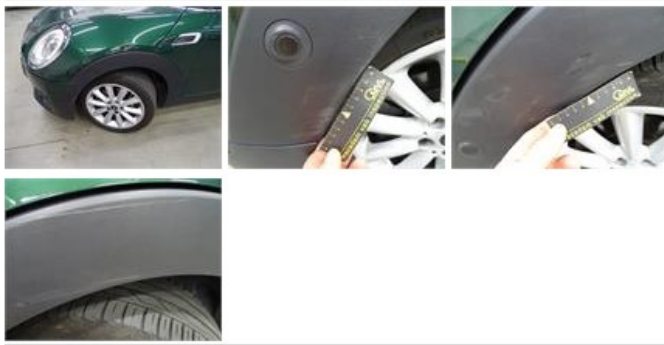

Alloy rim F L, Scratch(es), LI - Repair and paint (complete) 95,00