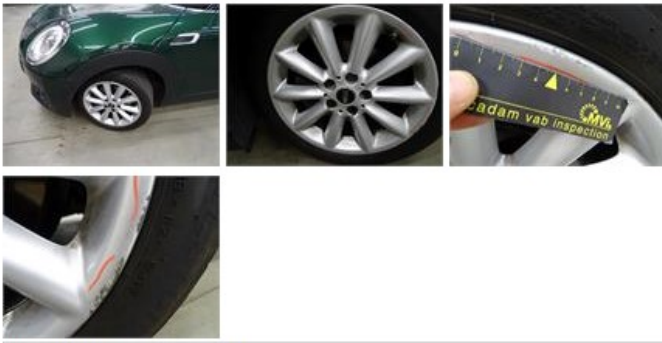

Door F R, Dent(s), Acceptable

0,00

No pictures to display