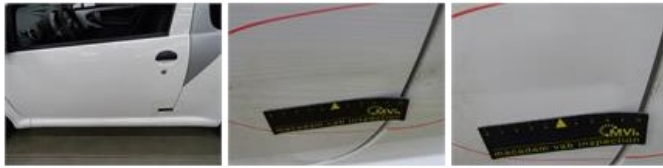

Bumper F, Scratch(es), LI - Repair and paint (complete)

169,44