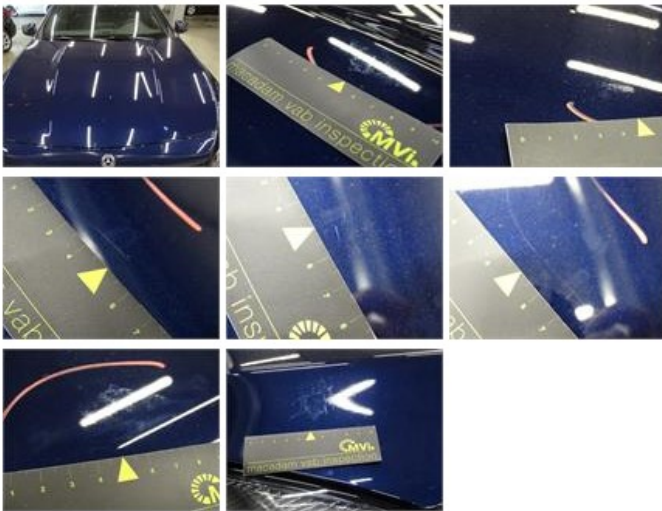

Wing F R, Chemical polution, 67 - Polish

0,00

No pictures to display

Bumper F, Scratch(es), Acceptable

0,00

No pictures to display

Door R R, Scratch(es), Acceptable

0,00

No pictures to display

382,02