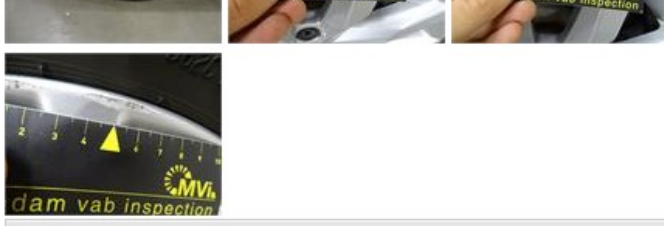

Rear window, Scratch(es), E - Replace 0,00