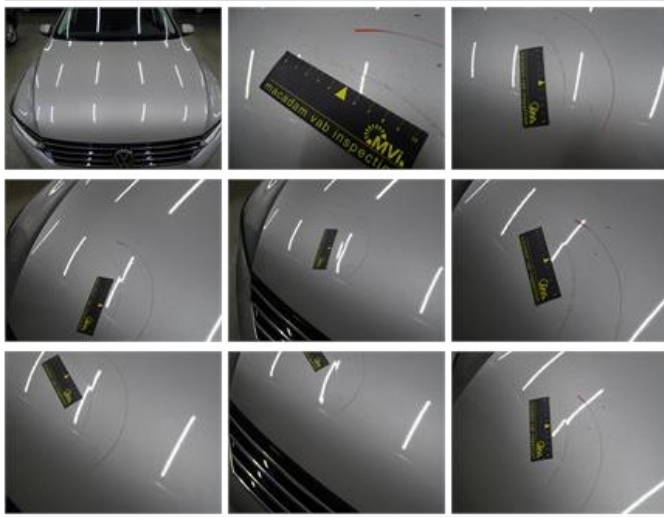

Roof, Dent(s) and scratch(es), Acceptable 0,00

No pictures to display

Tailgate, Dent(s), Acceptable 0,00

No pictures to display

Wing F R, Scratch(es), Acceptable 0,00

No pictures to display

Rearview mirror housing R, Scratch(es), Acceptable 0,00

No pictures to display

Alloy rim R R, Scratch(es), LI - Repair and paint (complete) 95,00