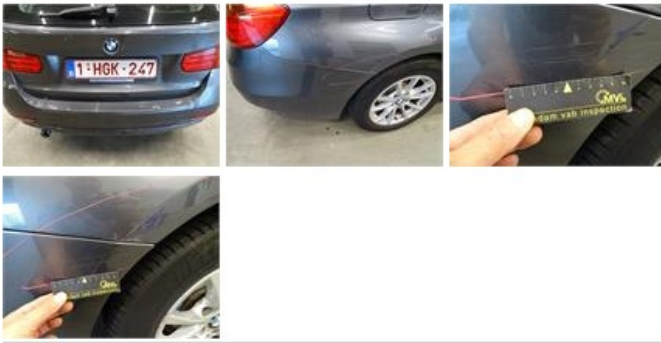

318,35

Roof, Dent(s), Acceptable 0,00

No pictures to display

Bumper R, Scratch(es), LI - Repair and paint (complete) 0,00

Windscreen, Stone chip(s), Acceptable 0,00

Wing R R, Scratch(es), LI - Repair and paint (complete) 308,20