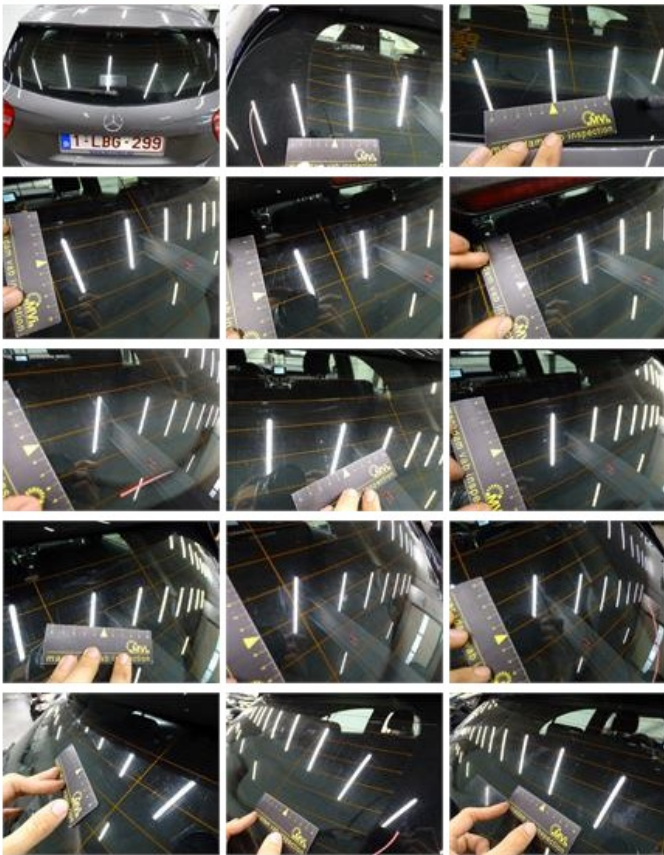

Wheel arch cover F R, Deformed / Strained, Acceptable 0,00

No pictures to display

Wing R R, Scratch(es), Acceptable 0,00

No pictures to display

Bonnet, Stone chip(s), Acceptable 0,00

No pictures to display

Bumper R, Deformed / Strained, Le - Replace and paint 651,00