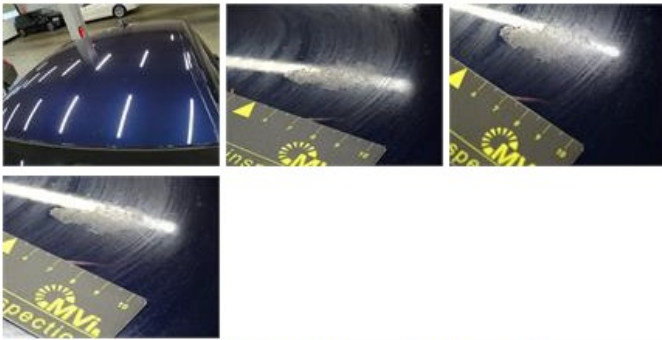

254,16

Trunk lid covering R, Scratch(es), Smart repair

110,64

Door F R, Dent(s) and scratch(es), LI - Repair and paint (complete)

382,02

Alloy rim R R polished, Scratch(es), LI - Repair and paint (complete)

95,00

Roof, Chemical polution, LI - Repair and paint (complete)

577,80

Alloy rim F R polished, Scratch(es), LI - Repair and paint (complete)

95,00