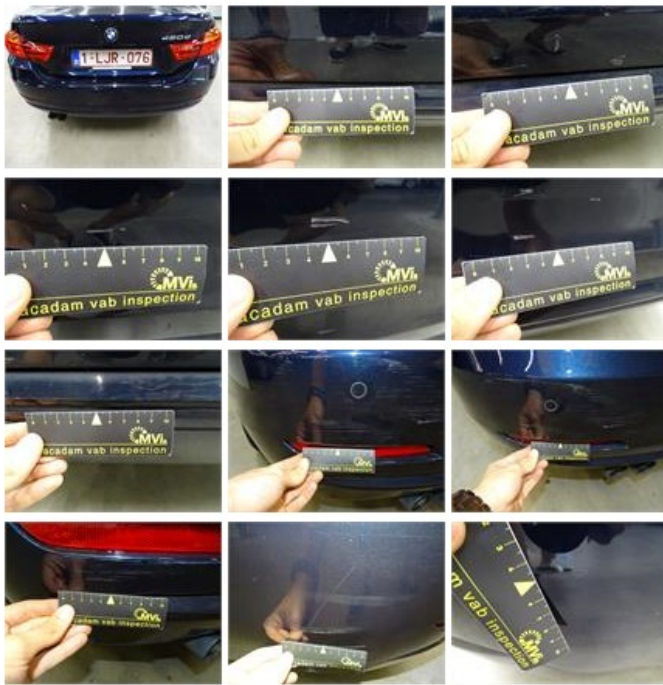

0,00

No pictures to display

Alloy rim F L polished, Scratch(es), LI - Repair and paint (complete)

95,00

Door R R, Dent(s) and scratch(es), LI - Repair and paint (complete)

382,02

Bonnet, Chemical polution, LI - Repair and paint (complete)

348,09

Wing R L, Dent(s) and scratch(es), LI - Repair and paint (complete)

369,84

Wing F L, Scratch(es), LI - Repair and paint (complete)

264,21

Wing moulding F L, Scratch(es), Acceptable

0,00

No pictures to display

Door F L, Dent(s) and scratch(es), LI - Repair and paint (complete)

382,02

Tailgate, Dent(s) and scratch(es), LI - Repair and paint (complete)

362,02

Bumper R, Scratch(es), LI - Repair and paint (complete)

254,16

Trunk lid covering R, Scratch(es), Smart repair

110,64

Door F R, Dent(s) and scratch(es), LI - Repair and paint (complete)

382,02

Alloy rim R R polished, Scratch(es), LI - Repair and paint (complete)