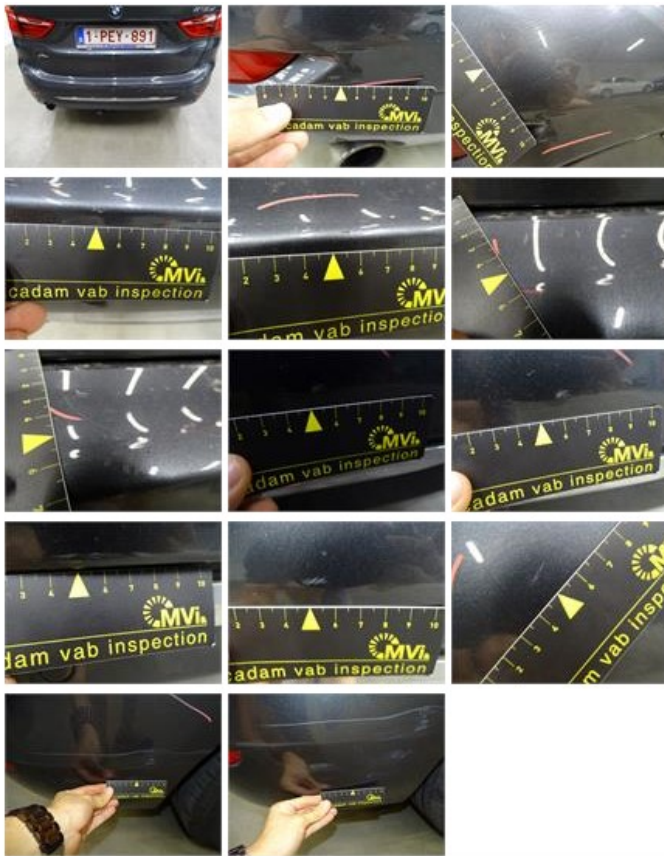

Door R L, Scratch(es), Acceptable 0,00

No pictures to display

Rearview mirror housing R, Scratch(es), Acceptable 0,00

No pictures to display

Bonnet, Dent(s), LI - Repair and paint (complete) 290,08

Wing F R, Scratch(es), Acceptable 0,00

No pictures to display

Alloy rim F L polished, Scratch(es), LI - Repair and paint (complete) 95,00

Alloy rim F R polished, Scratch(es), LI - Repair and paint (complete) 95,00