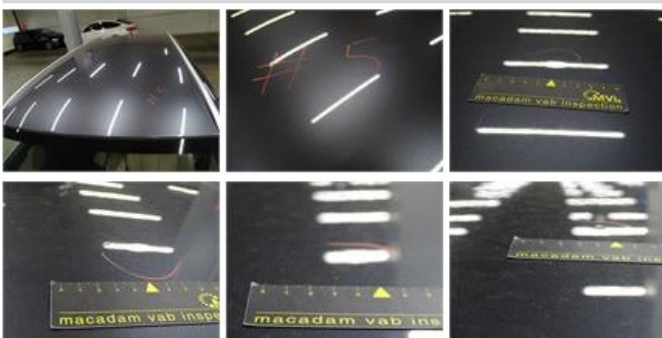

No pictures to display

Bonnet, Dent(s), LI - Repair and paint (complete) 290,08

Wing F R, Scratch(es), Acceptable 0,00

No pictures to display

Alloy rim F L polished, Scratch(es), LI - Repair and paint (complete) 95,00

Alloy rim F R polished, Scratch(es), LI - Repair and paint (complete) 95,00

Rocker panel inner R L, Dent(s), LI - Repair and paint (complete)

115,56

Alloy rim R R polished, Scratch(es), LI - Repair and paint (complete)

95,00

Door R R, Dent(s) and scratch(es), LI - Repair and paint (complete)

318,35

Roof, Dent(s), PDR - Paintless dent repair

142,20

Alloy rim R L polished, Scratch(es), LI - Repair and paint (complete)

95,00

Bumper F, Scratch(es), Acceptable

0,00

No pictures to display

Sill outer R, Scratch(es), Acceptable

0,00

No pictures to display