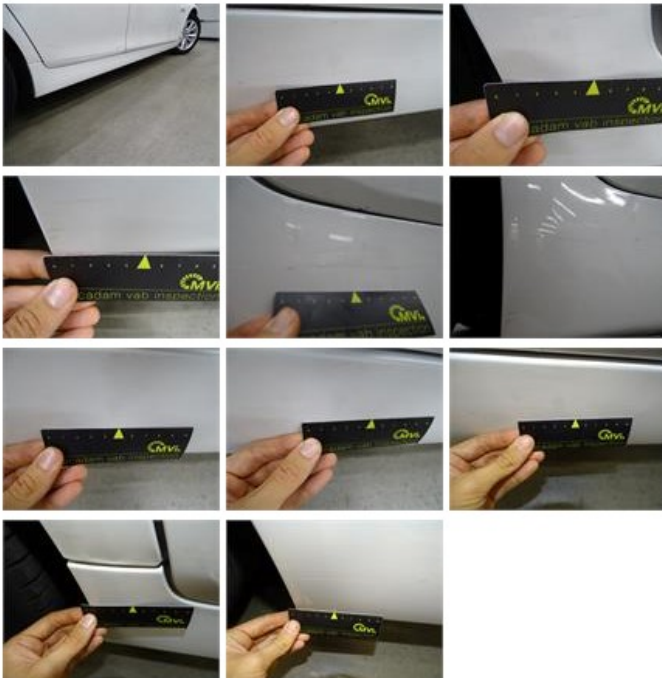

Sill outer R, Scratch(es), LI - Repair and paint (complete) 372,60