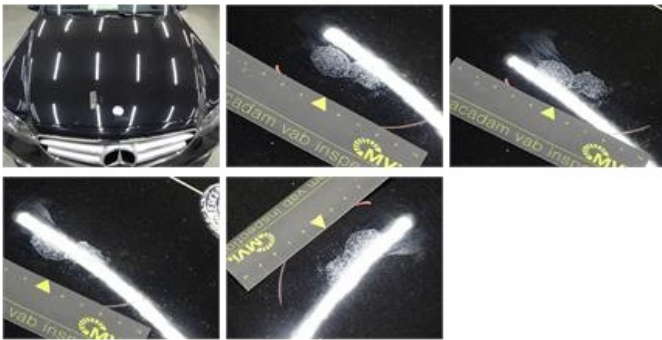

Alloy rim R R polished, Scratch(es), LI - Repair and paint (complete) 95,00

Tailgate, Scratch(es), Acceptable 0,00

No pictures to display

Windscreen, Stone chip(s), Windscreen repair 0,00

Alloy rim R L polished, Scratch(es), Acceptable 0,00

No pictures to display

Door F L, Dent(s) and scratch(es), LI - Repair and paint (complete) 382,02

Bonnet, Chemical polution, LI - Repair and paint (complete) 348,09

Door R R, Dent(s) and scratch(es), LI - Repair and paint (complete) 0,00