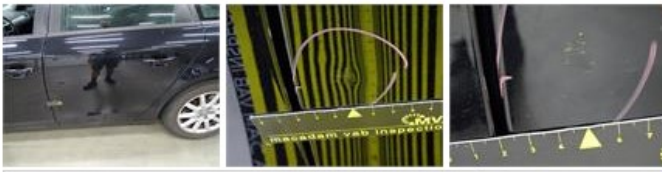

**Degree of wear**

<b>205/60/16/92 V LightMetal</b>			
Summer tyres:	Fr.L.	Fr.R.	Michelin: 3 mm
	Re.L.	Re.R.	Michelin: 5 mm

**Assistance equipment**

Total cost ex VAT	318,35
Bonnet, Stone chip(s), Acceptable	0,00
<i>No pictures to display</i>	
Bumper F, Dent(s), Acceptable	0,00
<i>No pictures to display</i>	
Door R L, Dent(s) and scratch(es), LI - Repair and paint (complete)	318,35