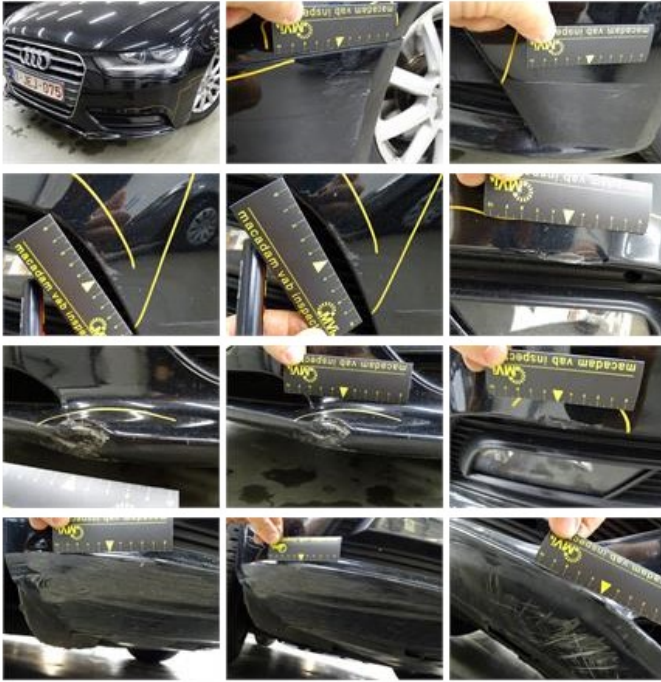

Alloy rim F L, Scratch(es), LI - Repair and paint (complete)

95,00

Wing R R, Dent(s) and scratch(es), Acceptable

0,00

No pictures to display

Alloy rim R R, Scratch(es), Acceptable

0,00

No pictures to display

Bonnet, Stone chip(s), Acceptable

0,00

No pictures to display

Door R L, Dent(s) and scratch(es), Acceptable

0,00

No pictures to display

Wing F L, Dent(s) and scratch(es), LI - Repair and paint (complete)

220,18

Door F L, Scratch(es), LI - Repair and paint (complete)

318,35

Bumper F, Dent(s) and scratch(es), Le - Replace and paint

0,00

Door panel F L, Worn, Acceptable

0,00

No pictures to display

Windscreen, Stone chip(s), Windscreen repair