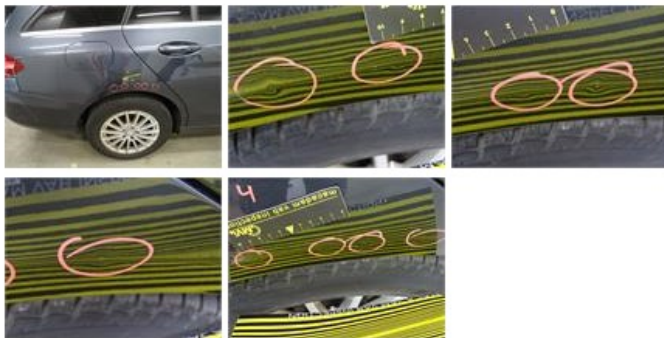

Bonnet, Stone chip(s), Acceptable 0,00

No pictures to display

Bumper F, Scratch(es), LI - Repair and paint (complete) 211,80

Door R R, Dent(s), Acceptable 0,00

No pictures to display

Wing R R, Dent(s), LI - Repair and paint (complete) 308,20

Wing F L, Scratch(es), Acceptable 0,00

No pictures to display

Alloy rim F R, Scratch(es), Acceptable 0,00

No pictures to display

Certificate Of Conformity, Missing, E - Replace 0,00

No pictures to display

Registration Document, Missing, E - Replace 0,00