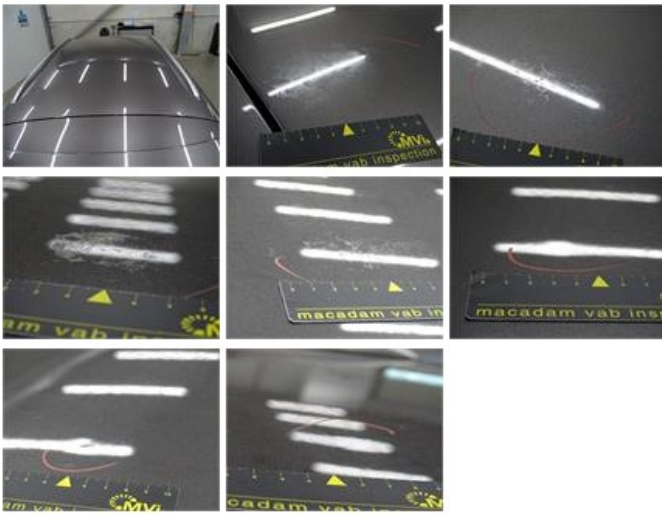

Trunk lid covering R, Scratch(es), Smart repair

110,64