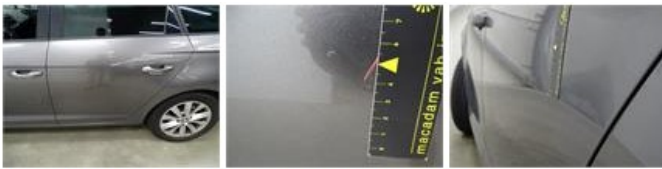

Roof, Chemical polution, LI - Repair and paint (complete)

0,00