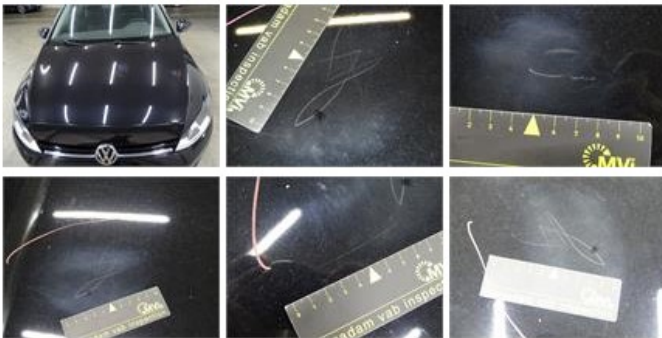

Alloy rim R L, Scratch(es), Acceptable

0,00

*No pictures to display*

Door F L, Repaired, Acceptable

0,00

*No pictures to display*

Bonnet, Scratch(es), LI - Repair and paint (complete)

290,08

Roof, Dent(s), LI - Repair and paint (complete)

481,50

A-pillar right, Bad repair, Acceptable

0,00

Door R R, Dent(s) and scratch(es), Acceptable

0,00

Bumper R, Dent(s) and scratch(es), LI - Repair and paint (complete)