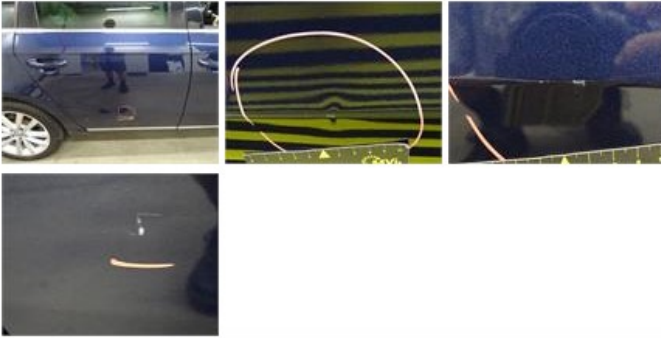

Bonnet, Bad repair, Acceptable

0,00