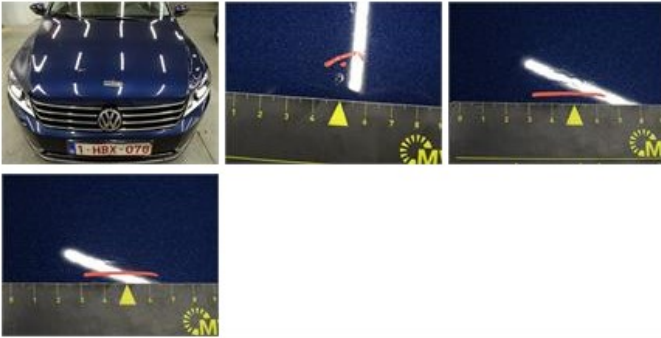

Wing R L, Scratch(es), Acceptable

0,00

No pictures to display