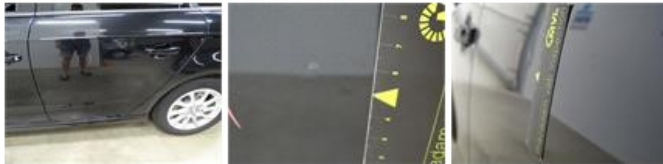

Alloy rim R R, Scratch(es), LI - Repair and paint (complete)

95,00