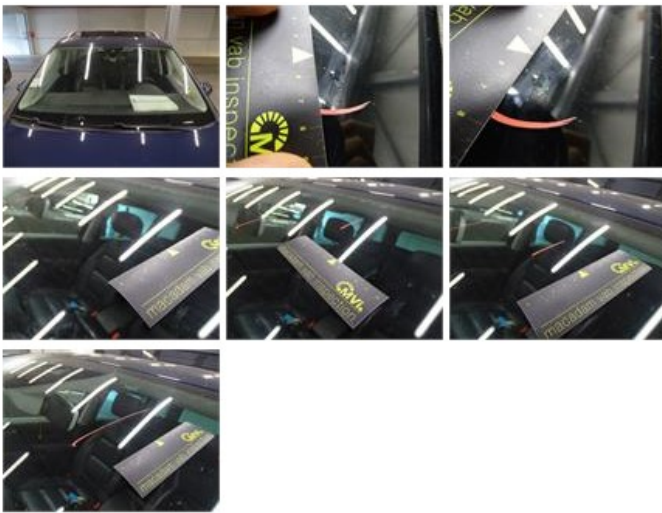

Wing R L, Scratch(es), Acceptable 0,00

No pictures to display

Bonnet, Chemical polution, LI - Repair and paint (complete) 348,09