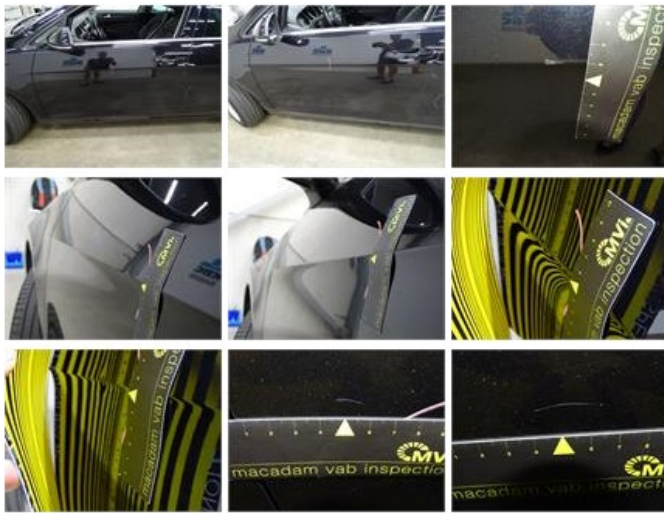

Wing R L, Dent(s) and scratch(es), LI - Repair and paint (complete)

308,20