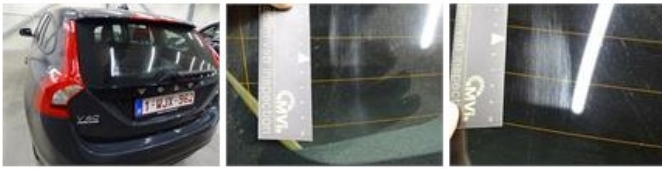

Ignition key, Missing, E - Replace 0,00

No pictures to display

Door R R, Dent(s), Acceptable 0,00

No pictures to display

Bonnet, Chemical polution, Acceptable 0,00

No pictures to display

Bumper R, Scratch(es), LI - Repair and paint (complete) 0,00