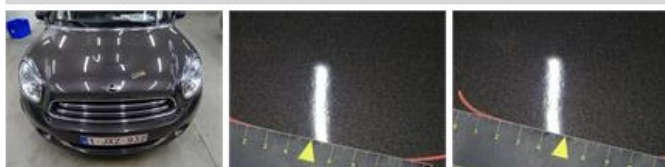

Assistance equipment

Total cost ex VAT	820,64
Bonnet, Bad repair, Acceptable	0,00