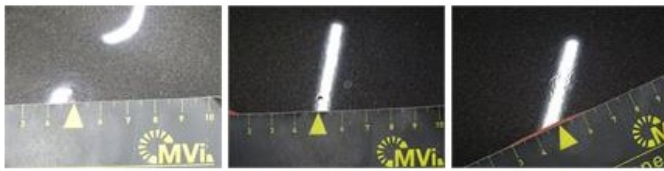

Tailgate, Scratch(es), LI - Repair and paint (complete)

301,68