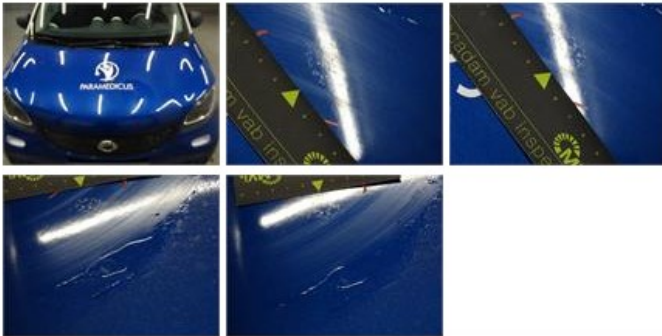

254,68

Door R L, Scratch(es), Acceptable

0,00

No pictures to display

Tailgate, Dent(s), LI - Repair and paint (complete)

241,34

Bumper F, Scratch(es), Acceptable	0,00
-----------------------------------	------

No pictures to display

Bonnet, Chemical polution, LI - Repair and paint (complete)	232,06
---	--------

Sill outer R, Scratch(es), Acceptable	0,00
---------------------------------------	------

No pictures to display