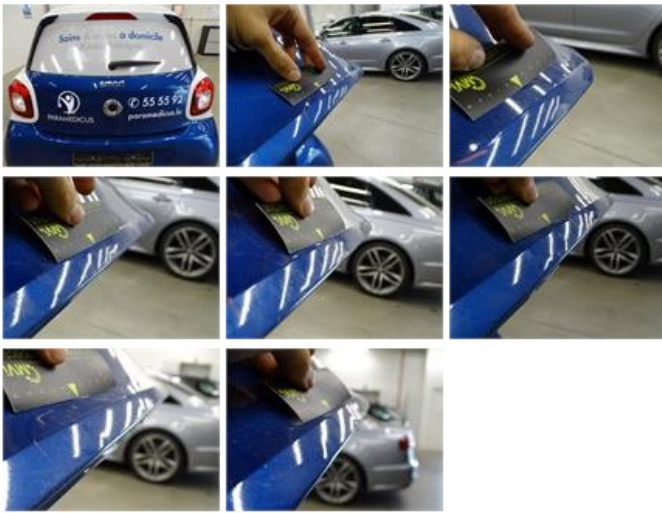

254,68

Door R L, Scratch(es), Acceptable

0,00

No pictures to display

Tailgate, Dent(s), LI - Repair and paint (complete)

241,34

Bumper F, Scratch(es), Acceptable	0,00
-----------------------------------	------

No pictures to display

Bonnet, Chemical polution, LI - Repair and paint (complete)	232,06
---	--------

Sill outer R, Scratch(es), Acceptable	0,00
---------------------------------------	------

No pictures to display