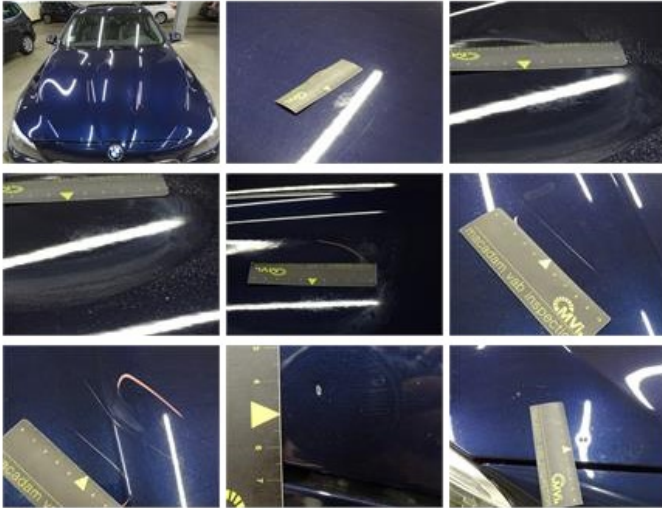

Alloy rim F L polished, Scratch(es), LI - Repair and paint (complete)

95,00