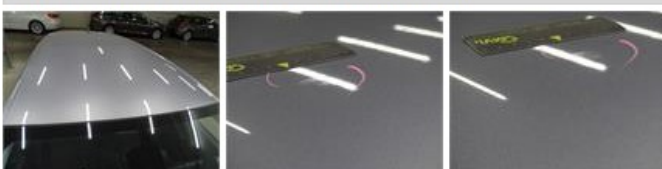

Roof, Chemical polution, LI - Repair and paint (complete) 481,50