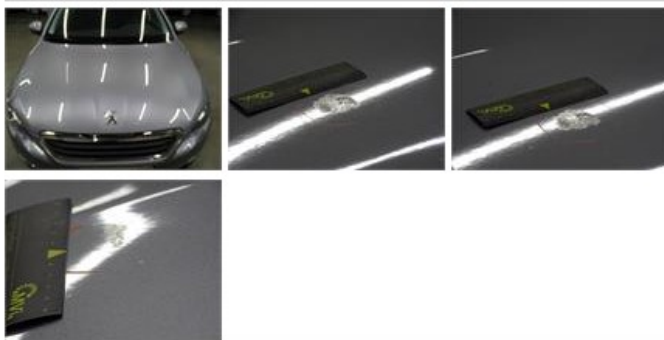

Bonnet, Chemical polution, LI - Repair and paint (complete) 290,08