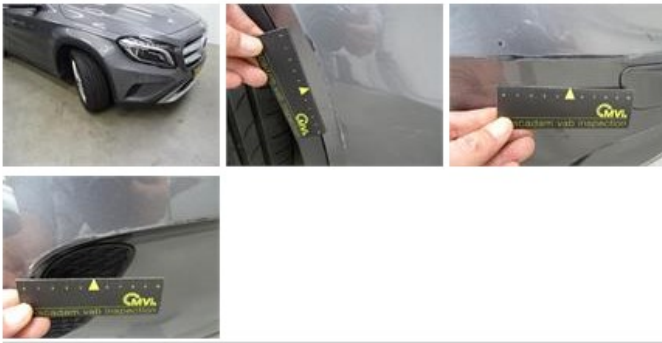

Wing R R, Dent(s), LI - Repair and paint (complete) 308,20