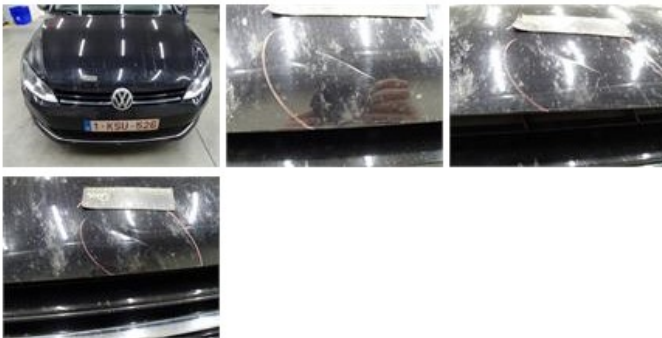

290,08

Interior, Dirty, Cleaning

50,00

Door F L, Dent(s) and scratch(es), LI - Repair and paint (complete)

318,35

Bumper F, Scratch(es), LI - Repair and paint (complete)

211,80

Wing R R, Scratch(es), LI - Repair and paint (complete) 308,20