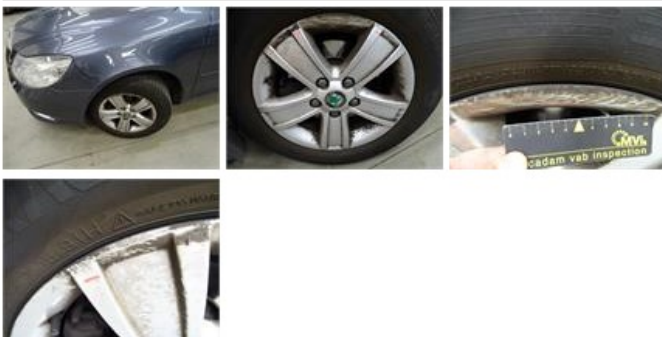

122,40

Interior, Dirty, Cleaning

0,00

Alloy rim F L, Scratch(es), LI - Repair and paint (complete)

95,00

Window F L door, Not functioning (well), I - Repair

0,00

Door R L, Dent(s) and scratch(es), LI - Repair and paint (complete)