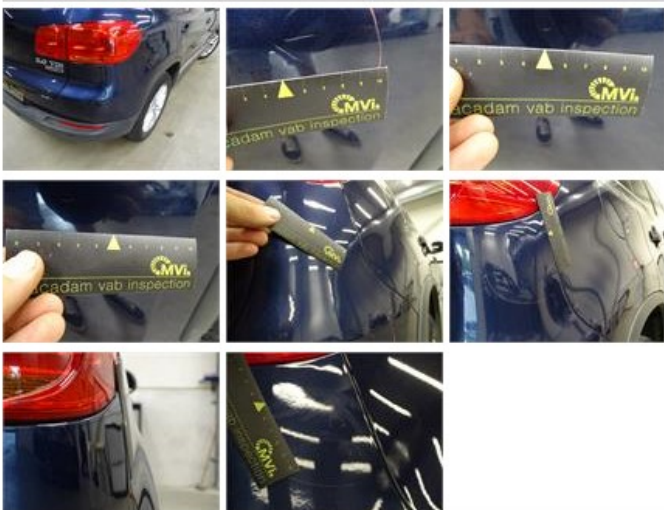

Trunk lid covering R, Scratch(es), Acceptable 0,00

No pictures to display

Door F R, Dent(s) and scratch(es), LI - Repair and paint (complete) 318,35

Door R L, Scratch(es), LI - Repair and paint (complete) 318,35

Tailgate, Scratch(es), Acceptable 0,00

No pictures to display

Bumper corner R R, Dent(s) and scratch(es), It - Spot repair 115,56

Door F L, Dent(s) and scratch(es), LI - Repair and paint (complete)

Bumper F, Scratch(es), Acceptable